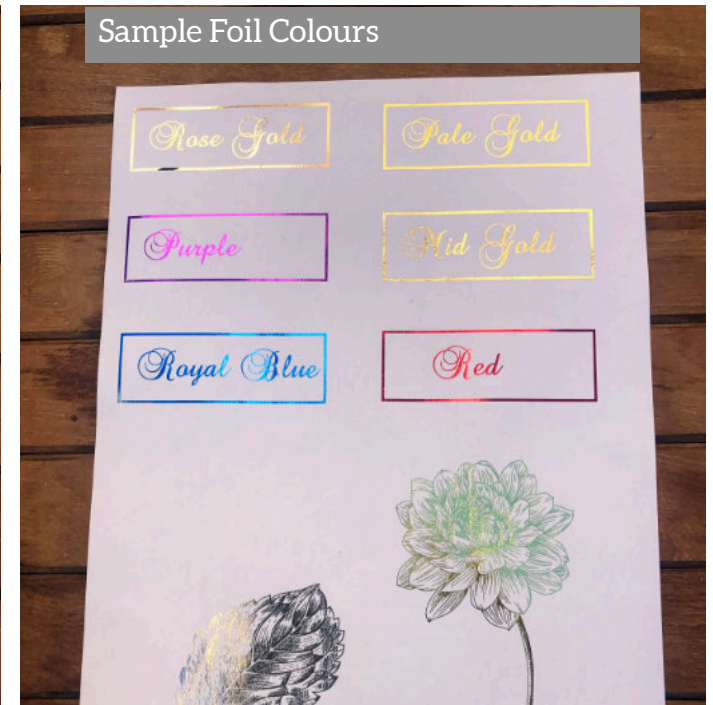

METALLIC FOILED STATIONERY

Foiling is a new technique for us, but it looks stunning. It is the application of a metal foil onto card using heat & resulting in shiny metallic lettering and designs which can be used for place cards, table numbers & menus, to add a touch of class to your wedding tables.

We have both silver & gold foil in stock but it is available in a range of other colours too. so if you would like a different colour please ask, & give us several weeks notice as we have to import the foil from the UK, and the actual foiling process is quite slow as it is fairly labour intensive.

The photos below show some samples colours, it is possible to print text plus any image.