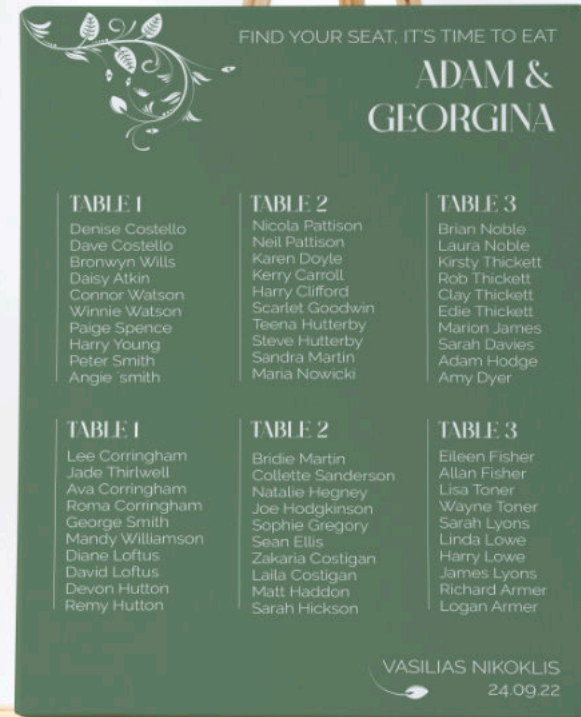

Welcome Sign - Order Code W27
Table Plan - Order Code TP27