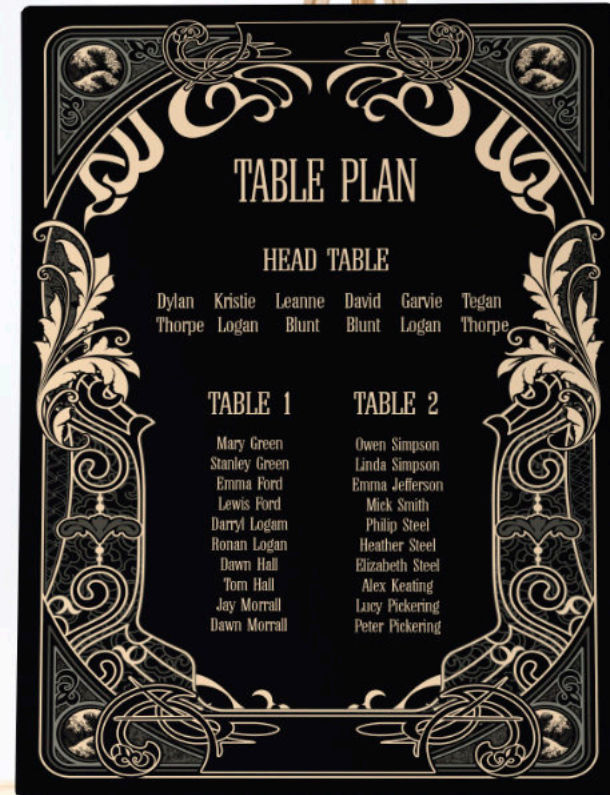

Welcome Sign - Order Code W26
Table Plan - Order Code TP26