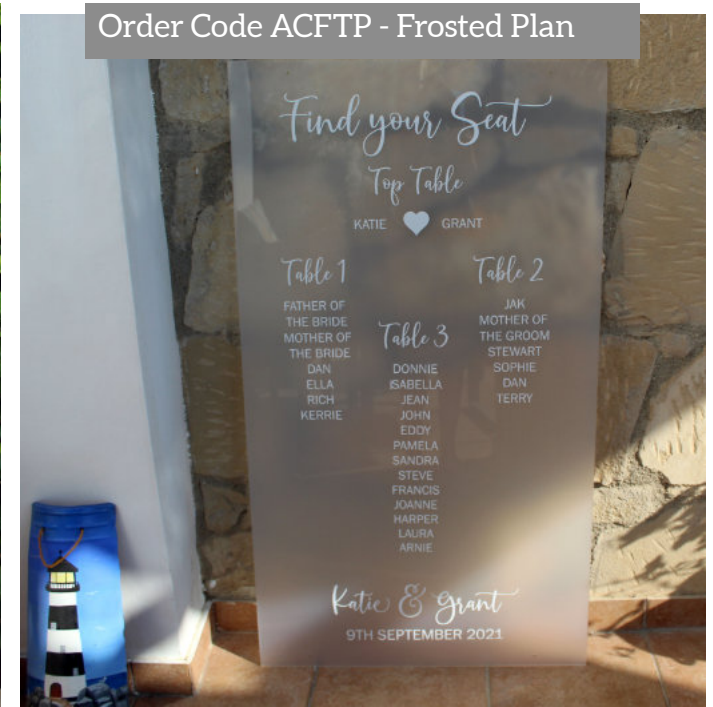

Code ACFWM - Frosted Welcome

Order Code ACFWM - Welcome Sign

Order Code ACWM - Welcome Sign

Order Code ACWM - Welcome Sign

Order Code ACWM - Welcome Sign

Order Code ACWM - Welcome Sign

Order Code ACTP - Table Plan

Order Code - ACTP - Table Plan

Order Code ACFTP - Frosted Plan

Order Code ACTN - Table Numbers

Order Code ACS - Photo booth Sign

Order Code ACTN - Table Numbers

More examples of acrylic table plans made during the 2022 wedding season