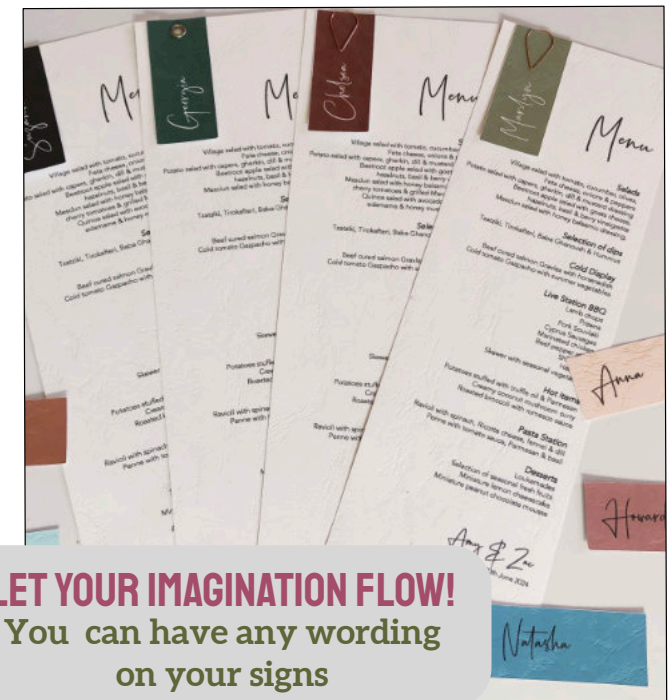

LET YOUR IMAGINATION FLOW!
You can have any wording on your signs