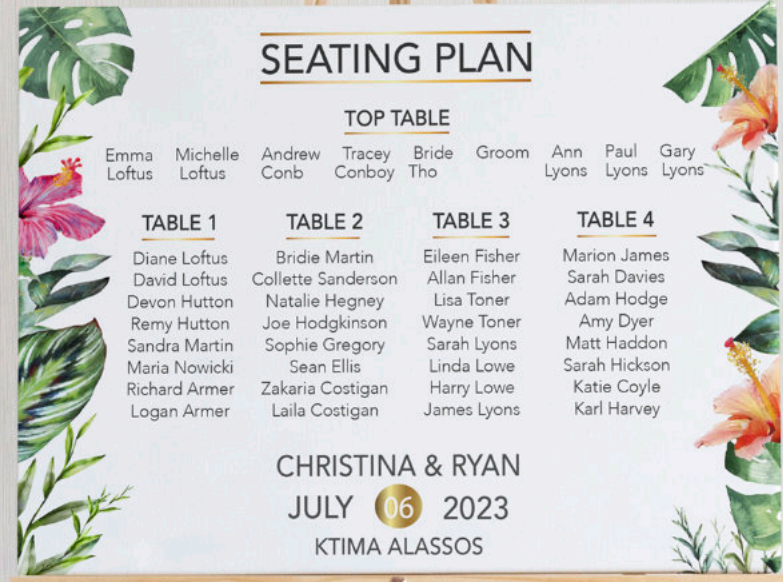

Table No - Order Code TN50
Place Card - Order Code PC50

Menu - Order M50
Tag - Order Code TG50

Welcome Sign - Order Code W50
Table Plan - Order Code TP50

Design 51 - Cyprus Scents

Featuring classic Cyprus scents and plants - the olives and lavender.