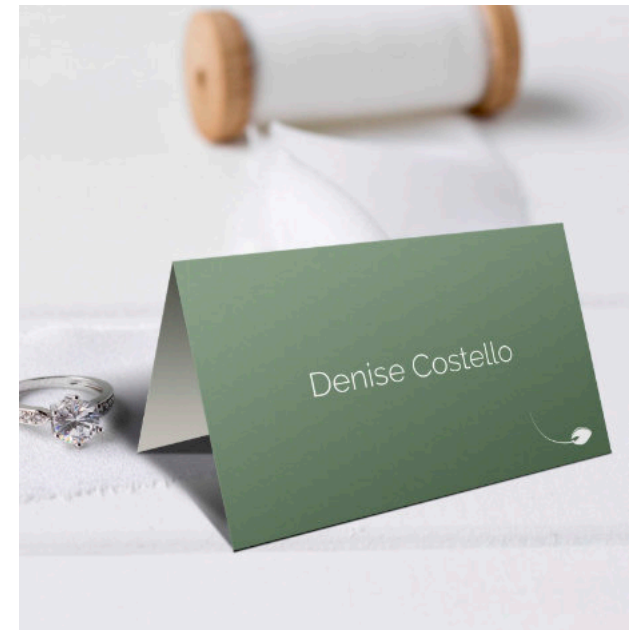

Design 27 - Two Tone Style

Love this! We now have a printer that can print white text on dark card so lots of new ideas for some really stylish stationery.