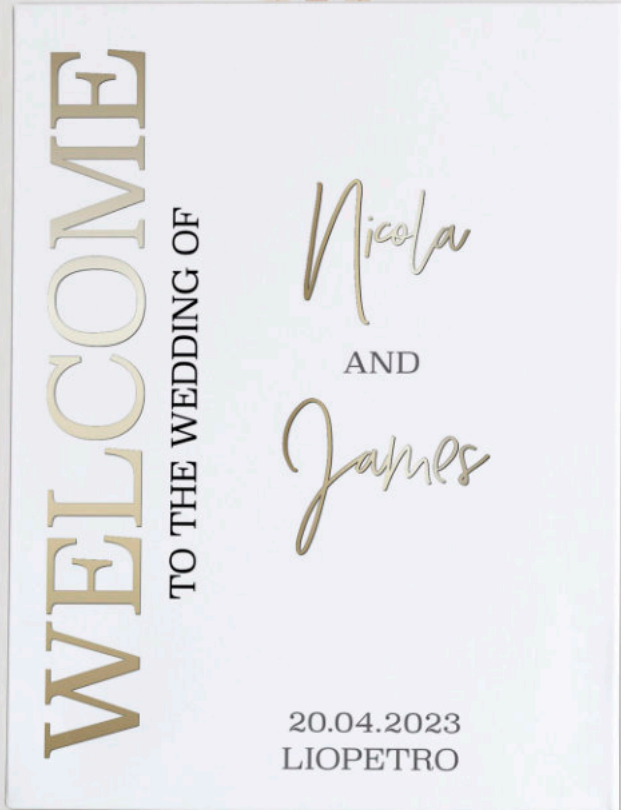

Menu - Order Code M16

Welcome Sign - Order Code W16
Table Plan - Order Code TP16

Design 17 - Yellow Roses

Designed for a specific bride, we like this pretty yellow rose design so added it to our standard designs.