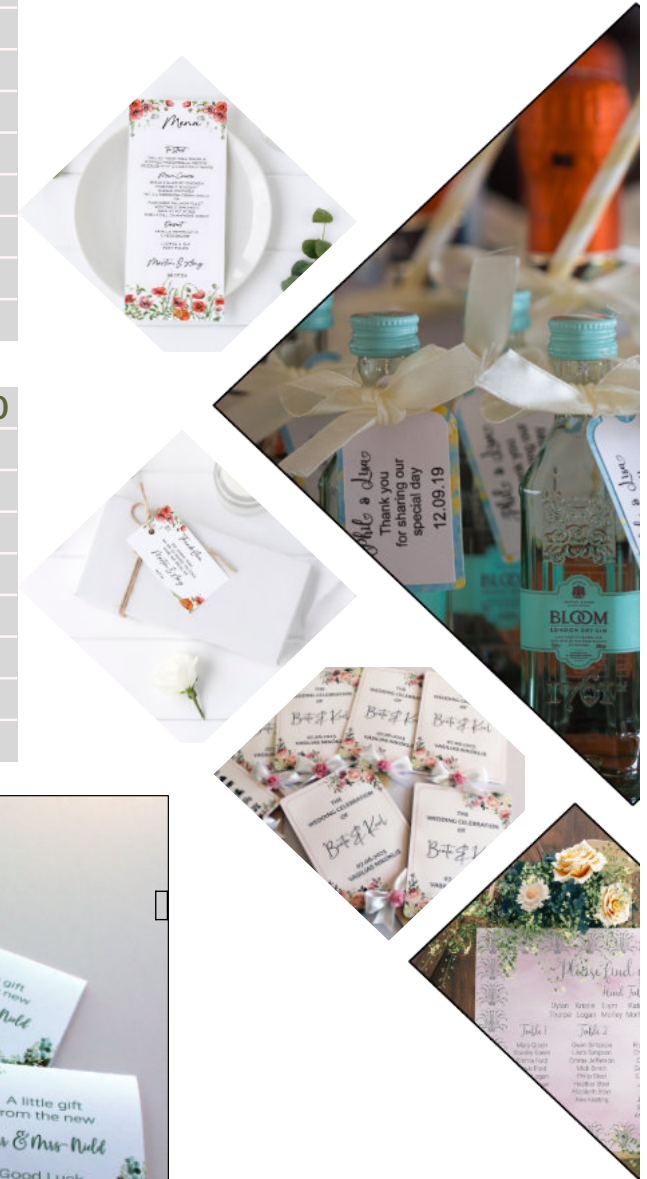

MONEY SAVING PACKAGES

Impact	€96.00
A1 Welcome Sign	
A2 Table Plan	
A5 Table Numbers x 4	

Stylish	€124.00
A1 Welcome Sign	
A2 Table Plan	
A5 Table Numbers x 4	
Place Cards x 40	

Perfect	€178.00
A1 Order of Service	
A1 Table Plan	
A5 Table Numbers x 6	
Place Cards x 60	
Tags x 60	

Cool	€178.00
A1 Welcome Sign	
A1 Table Plan	
A5 Table Number x 6	
Place Cards x 60	
Tags x 60	

Fabulous	€225.00
A1 Frosted Acrylic Welcome Sign	
A1 Frosted Acrylic Table Plan (60 guests)	
A5 Table Number x 6 (card)	
Place Cards x 60 (card)	

Perfect	€232.00
A1 Welcome Sign	
A1 Table Plan	
A1 Order of Service	
A5 Table Numbers x 6	
Place Cards x 60	
Tags x 60	

Crystal	€254.00
A2 Acrylic Welcome Sign	
A1 Acrylic Table Plan (60 guests)	
Acrylic Place Names x 60	

Cosmopolitan	€270.00
A2 Welcome Sign	
A2 Table Plan	
A5 Table Numbers x 4	
Place Cards x 40	
Confetti Cones x 38	
Paddle fans x 40	
Sparkler Bucket	

Complete	€280.00
A1 Welcome Sign	
A2 Table Plan	
A5 Table Numbers x 4	
Place Cards x 40	
Menus x 40	
Paddle Fans x 40	
Tags x 40	

East Coast orders will be delivered by courier and a small charge will apply.

Orders under 30 Euros in Paphos will incur a delivery charge.